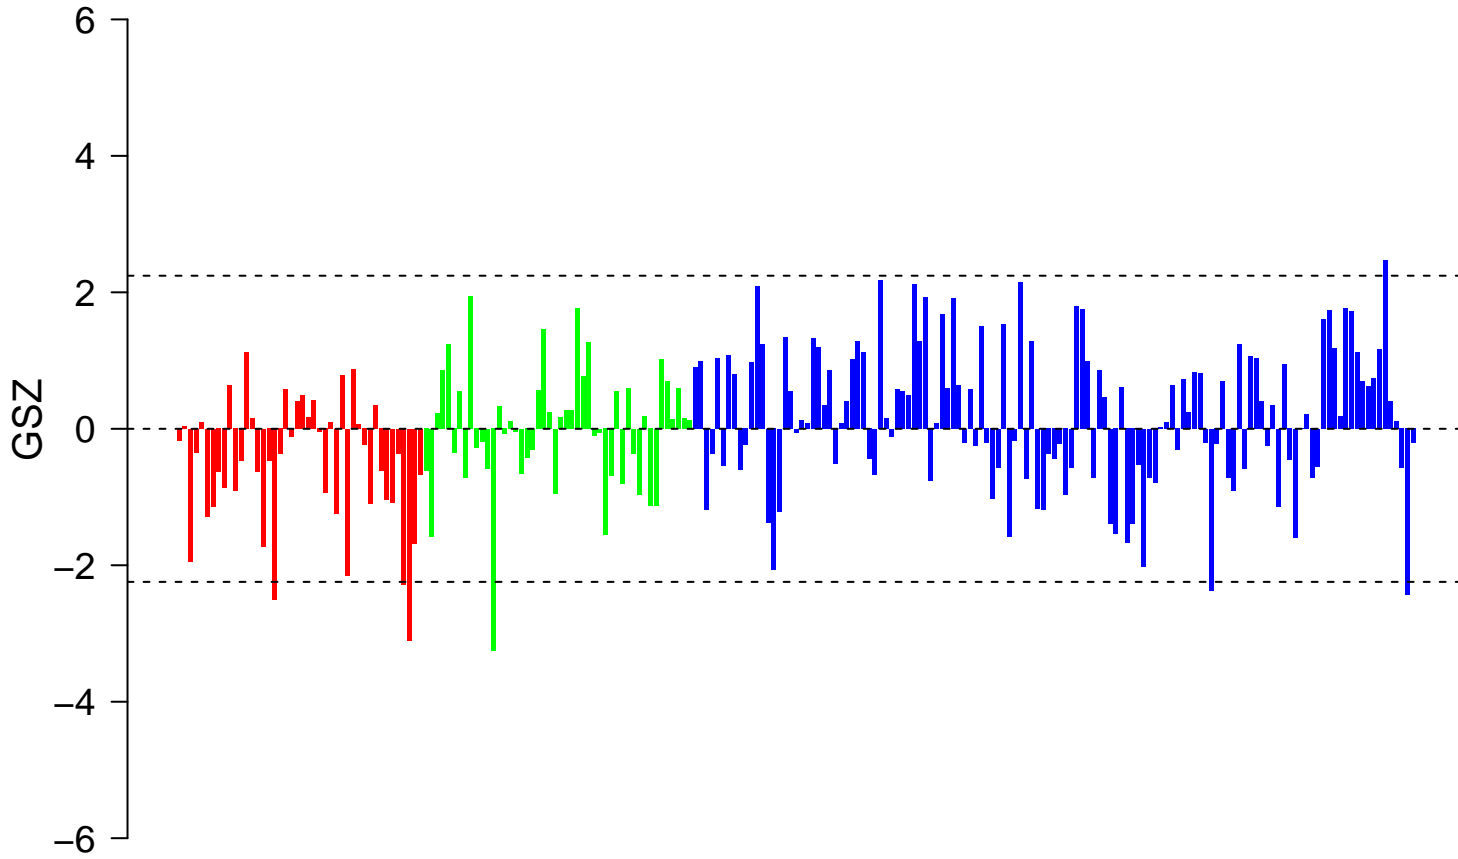

# WONG\_IFNA2\_RESISTANCE\_DN

■ on  
■ -  
□ off